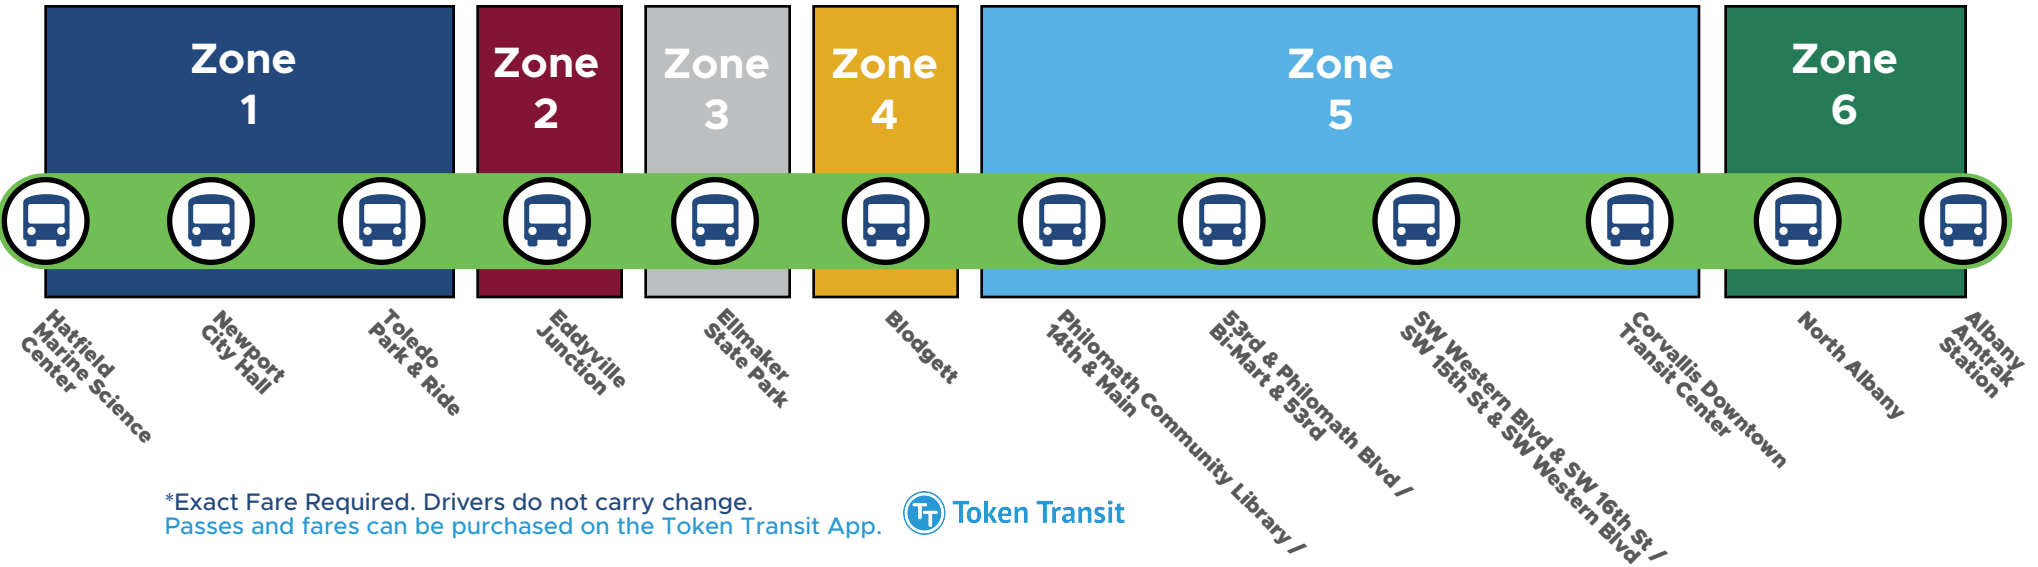

# Coast to Valley Express Fare Schedule

effective: 07/01/2021

Each zone traveled is \$1.00.\*

Children (ages 5 & under) accompanied by an adult ride for free.

\*Exact Fare Required. Drivers do not carry change. Passes and fares can be purchased on the Token Transit App. Token Transit

## nw CONNECTOR Coastal Visitor Passes

These passes entitle you to the following:

- \$25.00** 3-Day Pass
- \$30.00** 7-Day Pass

One trip to/from the Oregon Coast.

Unlimited rides up and down the coast on SETD, TCTD, and Lincoln County's coastal routes during the period for which the pass is valid.

Each adult with a valid visitor pass can be accompanied by a child up to age 16 at no additional charge.

You may purchase passes directly from the driver, through the Transit App, or by calling Benton County Public Works at 541-766-6821.